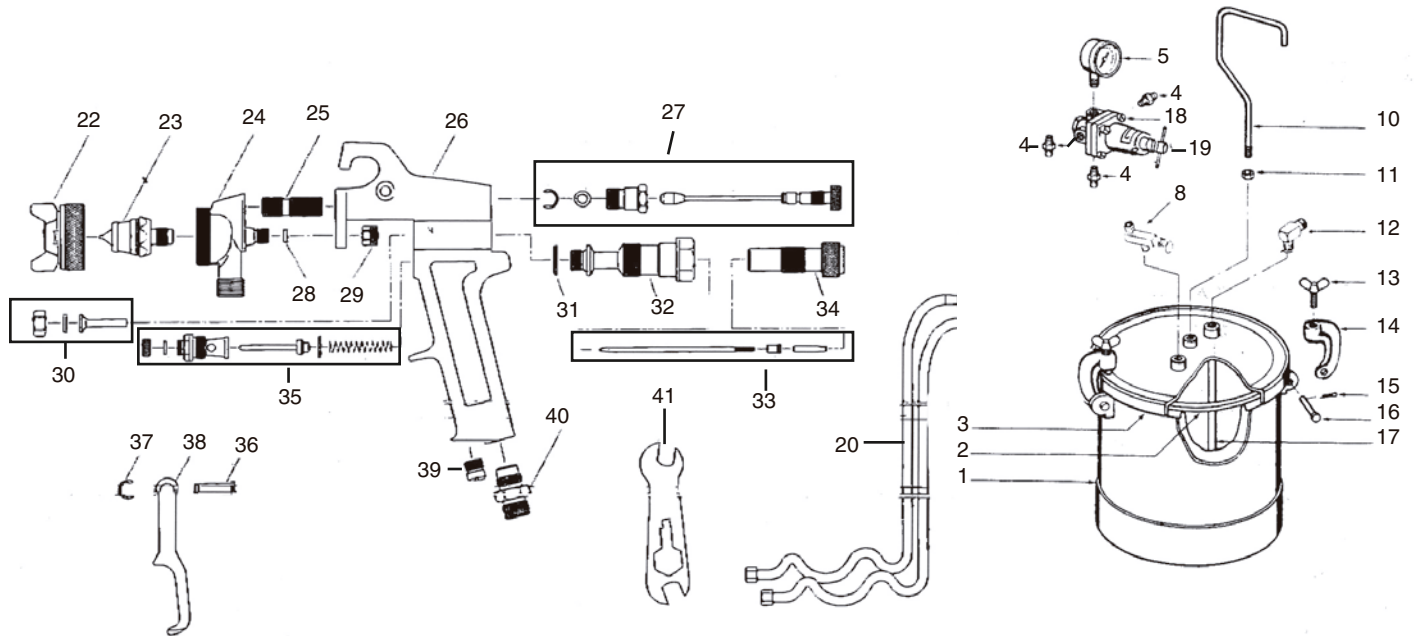

**Astro Pneumatic
Tool Company**

372 Old US Highway 52 South
Mount Airy, NC 27030

Model:
PT2-4GH

Product Type:
**2-1/4 GALLON PRESSURE TANK
ASSEMBLY WITH SPRAY
GUN AND 12' HOSE**

PARTS BREAKDOWN

Call 1.800.221.9705 for questions concerning performance of the product or other inquiries.

Parts List

Index No.	Part No.	Description	Qty
1	PT2.4-A01	Tank Shell Assembly (2301)	1
2	PT2.4-A02	Lid Gasket (2302)	1
3	PT2.4-A03	Lid Assembly (2303)	1
4	PT2.4-A04	Adapter (2304)	3
5	PT2.4-A05	Gauge (2305)	1
8	PT2.4-A08	Swivel Adapter (2308)	1
10	PT2.4-A10	Handle (2310)	1
11	PT2.4-A11	Hex Nut (2311)	1
12	PT2.4-A12	Street Elbow (2312)	1
13	PT2.4-A13	Thumb Screw (2313)	4
14	PT2.4-A14	Yoke Assembly (2314)	4
15	PT2.4-A15	Cotter Pin (2315)	4
16	PT2.4-A16	Hinge Pin (2316)	1
17	PT2.4-A17	Fluid Tube (2317)	1
18	PT2.4-A18	Air Regulator and Gauge (2318)	1
19	PT2.4-A19	Adjusting Screw (2319)	1
20	MBL3812	12' Hose Assembly (MBL3812)	1
21	PT2.4G	Gun only	1
22	PT2.4G-01	Air Cap	1

Index No.	Part No.	Description	Qty
23	PT2.4G-02	Fluid Nozzle	1
24	PT2.4G-03	Head	1
25	PT2.4G-04	Screw	1
26	PT2.4G-05	Gun Body	1
27	PT2.4G-06	Spreader Adjusting Valve Set	1
28	PT2.4G-07	Packing	1
29	PT2.4G-08	Needle Valve Packing Seat	1
30	PT2.4G-09	Valve Stem	1
31	PT2.4G-10	Gasket	1
32	PT2.4G-11	Needle Valve Guide	1
33	PT2.4G-12	Fluid Needle Assembly	1
34	PT2.4G-13	Fluid Adjusting Screw	1
35	PT2.4G-14	Air Valve Assembly	1
36	PT2.4G-15	Trigger Stud	1
37	PT2.4G-16	Trigger Stopper	1
38	PT2.4G-17	Trigger	1
39	PT2.4G-18	Nut	1
40	PT2.4G-19	Air connection	1
41	PT2.4G-20	Spanner	1